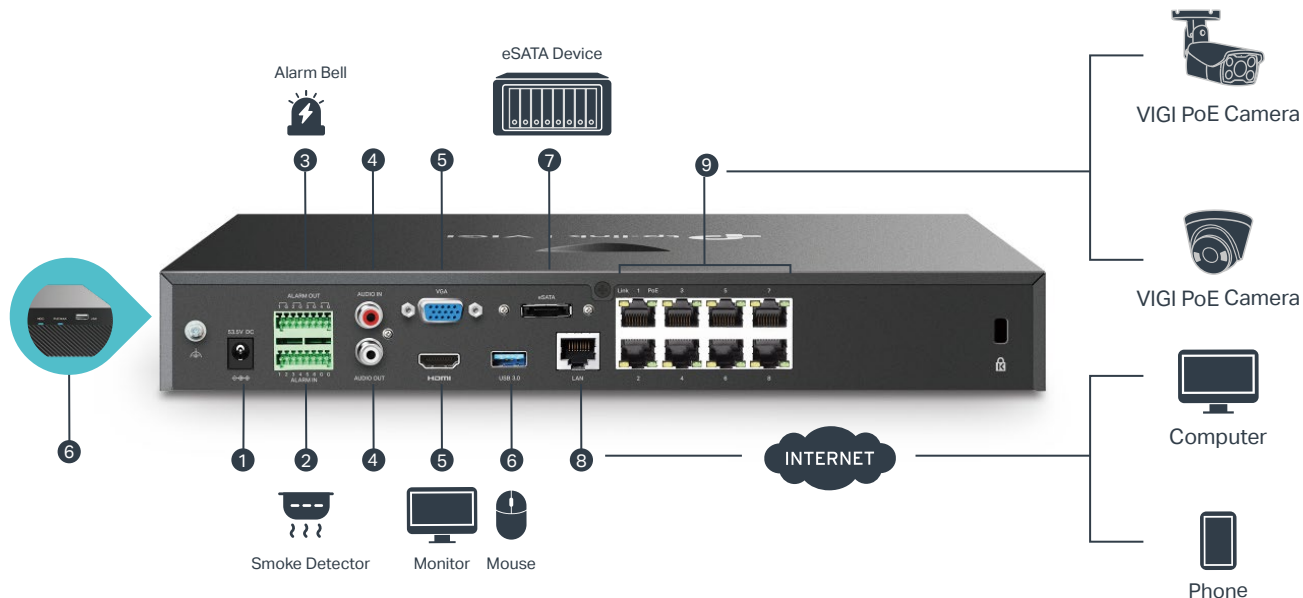

Comprehensive Compatibility

Overview

VIGI Surveillance Solution

The VIGI network video recorder coordinates with camera systems to help you view, store, and play back videos.

Highlight

8-Channel Live View

Display each surveilled zone in real-time on a single interface for comprehensive control.

8x PoE+ Ports for Easier Camera Deployment

Easily connect and power your PoE camera with one RJ45 cable transmitting both data and power.

4K HDMI Output

Show more details with up to 8MP resolution for one channel and 32MP decoding capacity in total for all channels.

Free Remote Management

Take full control over your security anytime and anywhere on the VIGI app or PC client.

Practical Playback

Find the target footage easily by date, event types, and tags. Replay with variable playback speeds to quickly review footage.

Non-Stop Recording

Stores up to 32 TB of footage from connected cameras to secure your data for quick and convenient access.**

Network Topology

1. Power Supply
2. 6× Alarm IN Ports to Connect External Sensors
3. 4× Alarm OUT Ports to Connect Alarm Devices
4. AUDIO IN and AUDIO OUT for Two-Way Audio
5. HDMI and VGA for Video Independent Output
6. 1× USB 3.0 Port (Rear) and 1× USB 2.0 Port (Front) for Mouse and Keyboard Connections
7. 1× eSATA Port to Connect an External Storage Device**
8. 1× 10/100/1000 Mbps LAN Port for Ethernet Connection
9. 8× PoE+ Ports to Connect and Power Your Cameras