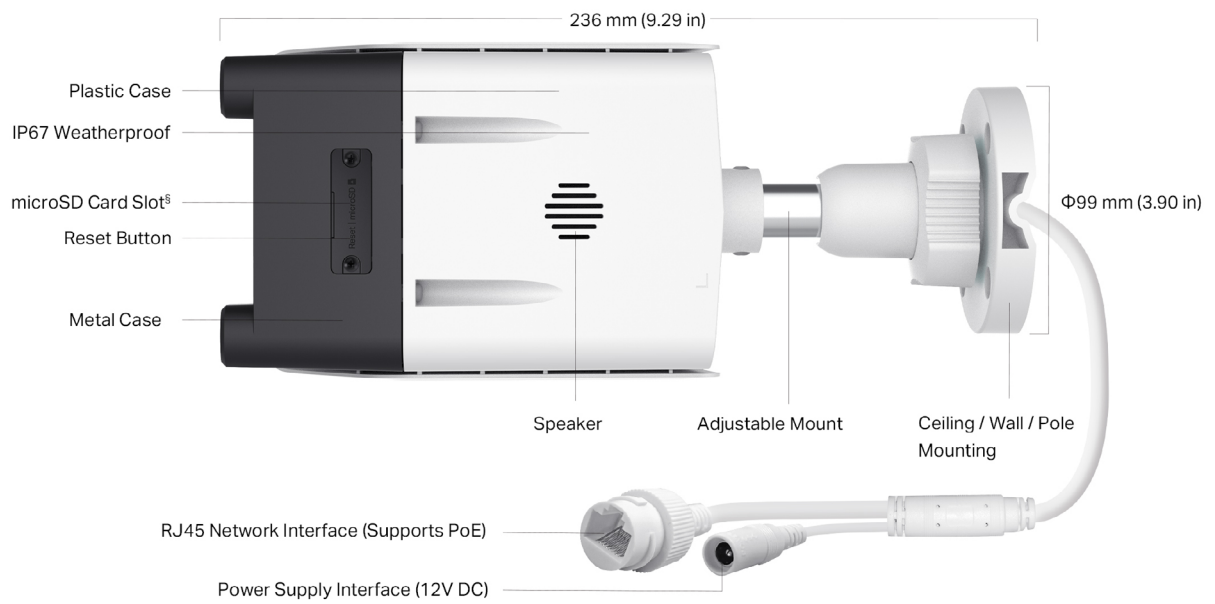

Region Entering
Detection

// VIGI Surveillance Solution

The VIGI professional surveillance system by TP-Link is dedicated to protecting the business that you've worked hard to build—whenever, wherever.

Outstanding functions, reliable quality guarantees, and simplified installation work together to ensure your business stays safe and sound.

// Flexible Installation

Find the perfect vantage point by simply securing your camera to the ceiling, wall, or pole**.

// Build Features

[§]SD card is not included.

// Specifications

Camera	
Product Model	VIGI C340S
Image Sensor	1/1.8" Progressive Scan CMOS
Min. Illumination	Color: 0.0005 Lux; 0 Lux with white light
Day & Night Mechanism	N/A
Day/Night Switch	Unified/ Scheduled/ Auto
Lens	
Focal Length	4 mm
Aperture	4 mm: F1.0
Focus	Fixed
FOV	4mm Horizontal FOV: 95.2°, Vertical FOV: 50.6°, Diagonal FOV: 114.7°
Lens Mount	M16*P 0.5
DORI Distance	4 mm: <ul style="list-style-type: none">• Detect: 70 m (231 ft)• Observe: 29 m (96 ft)• Recognize: 14 m (46 ft)• Identify: 7 m (23 ft)
Angle Adjustment (Manual)	
Range	Pan: 0° to 360°, Tilt: 0° to 90°, Rotation: 0° to 360°
Illuminator	
IR LED	N/A
White LED	<ul style="list-style-type: none">• Quantity: 4• Range: 98.43ft (30m)
Illuminator On/Off Control	Auto/Scheduled/Always on/Always off
Video	
Max. Resolution	2688 x 1520