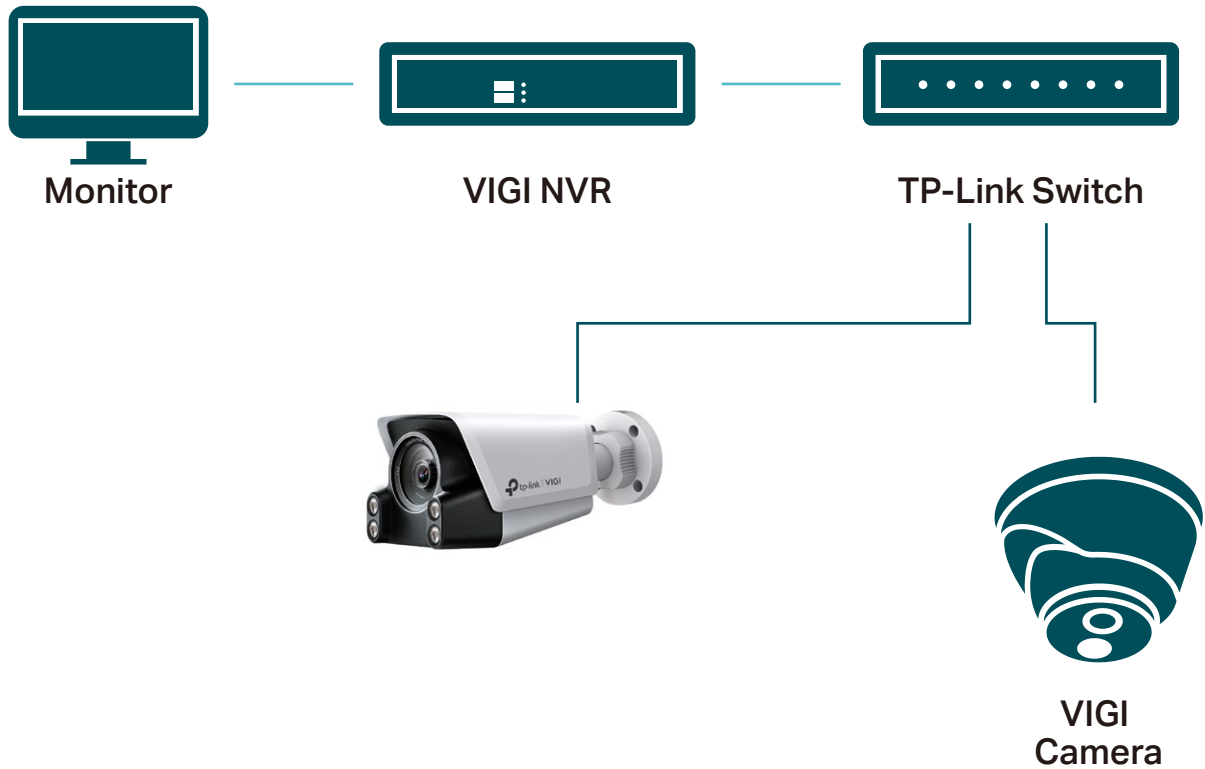

// Smart Detection

Motion Detection

Region Intrusion

Object Removal
Detection

Region Exiting
Detection

Line-Crossing

Camera Tampering

Object Abandoned
Detection

Region Entering
Detection

// VIGI Surveillance Solution

The VIGI professional surveillance system by TP-Link is dedicated to protecting the business that you've worked hard to build—whenever, wherever.

Outstanding functions, reliable quality guarantees, and simplified installation work together to ensure your business stays safe and sound.

// Flexible Installation

Find the perfect vantage point by simply securing your camera to the ceiling, wall, or pole**.

// Build Features

[§]SD card is not included.

// Specifications

Camera	
Product Model	VIGI C340S
Image Sensor	1/1.8" Progressive Scan CMOS
Min. Illumination	Color: 0.0005 Lux; 0 Lux with white light
Day & Night Mechanism	N/A
Day/Night Switch	Unified/ Scheduled/ Auto
Lens	
Focal Length	4 mm
Aperture	4 mm: F1.0
Focus	Fixed
FOV	4mm Horizontal FOV: 95.2°, Vertical FOV: 50.6°, Diagonal FOV: 114.7°
Lens Mount	M16*P 0.5
DORI Distance	4 mm: <ul style="list-style-type: none">• Detect: 70 m (231 ft)• Observe: 29 m (96 ft)• Recognize: 14 m (46 ft)• Identify: 7 m (23 ft)
Angle Adjustment (Manual)	
Range	Pan: 0° to 360°, Tilt: 0° to 90°, Rotation: 0° to 360°
Illuminator	
IR LED	N/A
White LED	<ul style="list-style-type: none">• Quantity: 4• Range: 98.43ft (30m)
Illuminator On/Off Control	Auto/Scheduled/Always on/Always off
Video	
Max. Resolution	2688 x 1520