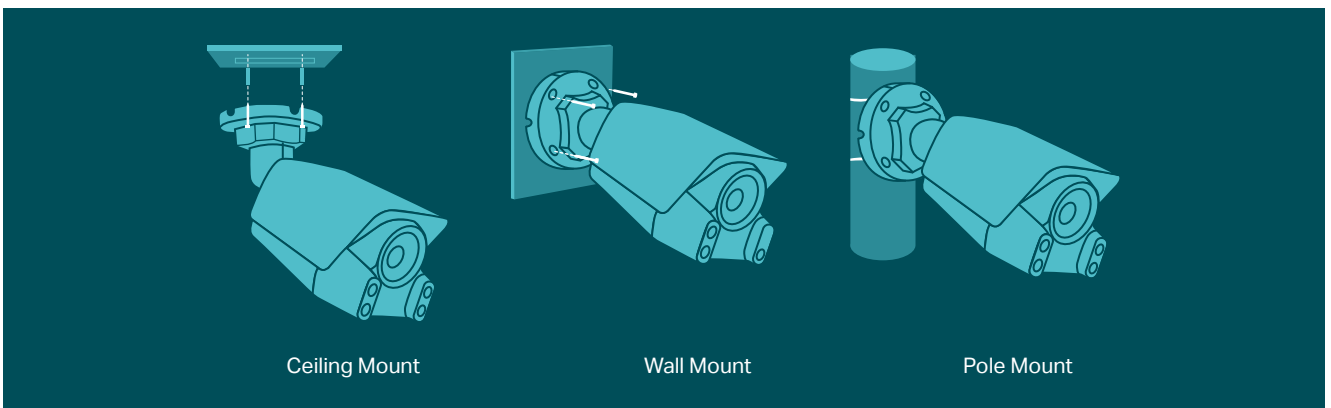

Region Entering
Detection

// VIGI Surveillance Solution

The VIGI professional surveillance system by TP-Link is dedicated to protecting the business that you've worked hard to build—whenever, wherever.

Outstanding functions, reliable quality guarantees, and simplified installation work together to ensure your business stays safe and sound.

// Flexible Installation

Find the perfect vantage point by simply securing your camera to the ceiling, wall, or pole**.

// Build Features

[§]SD card is not included.

// Specifications

Camera	
Product Model	VIGI C340S
Image Sensor	1/1.8" Progressive Scan CMOS
Min. Illumination	Color: 0.0005 Lux; 0 Lux with white light
Day & Night Mechanism	N/A
Day/Night Switch	Unified/ Scheduled/ Auto
Lens	
Focal Length	4 mm
Aperture	4 mm: F1.0
Focus	Fixed
FOV	4mm Horizontal FOV: 95.2°, Vertical FOV: 50.6°, Diagonal FOV: 114.7°
Lens Mount	M16*P 0.5
DORI Distance	4 mm: <ul style="list-style-type: none">• Detect: 70 m (231 ft)• Observe: 29 m (96 ft)• Recognize: 14 m (46 ft)• Identify: 7 m (23 ft)
Angle Adjustment (Manual)	
Range	Pan: 0° to 360°, Tilt: 0° to 90°, Rotation: 0° to 360°
Illuminator	
IR LED	N/A
White LED	<ul style="list-style-type: none">• Quantity: 4• Range: 98.43ft (30m)
Illuminator On/Off Control	Auto/Scheduled/Always on/Always off
Video	
Max. Resolution	2688 x 1520