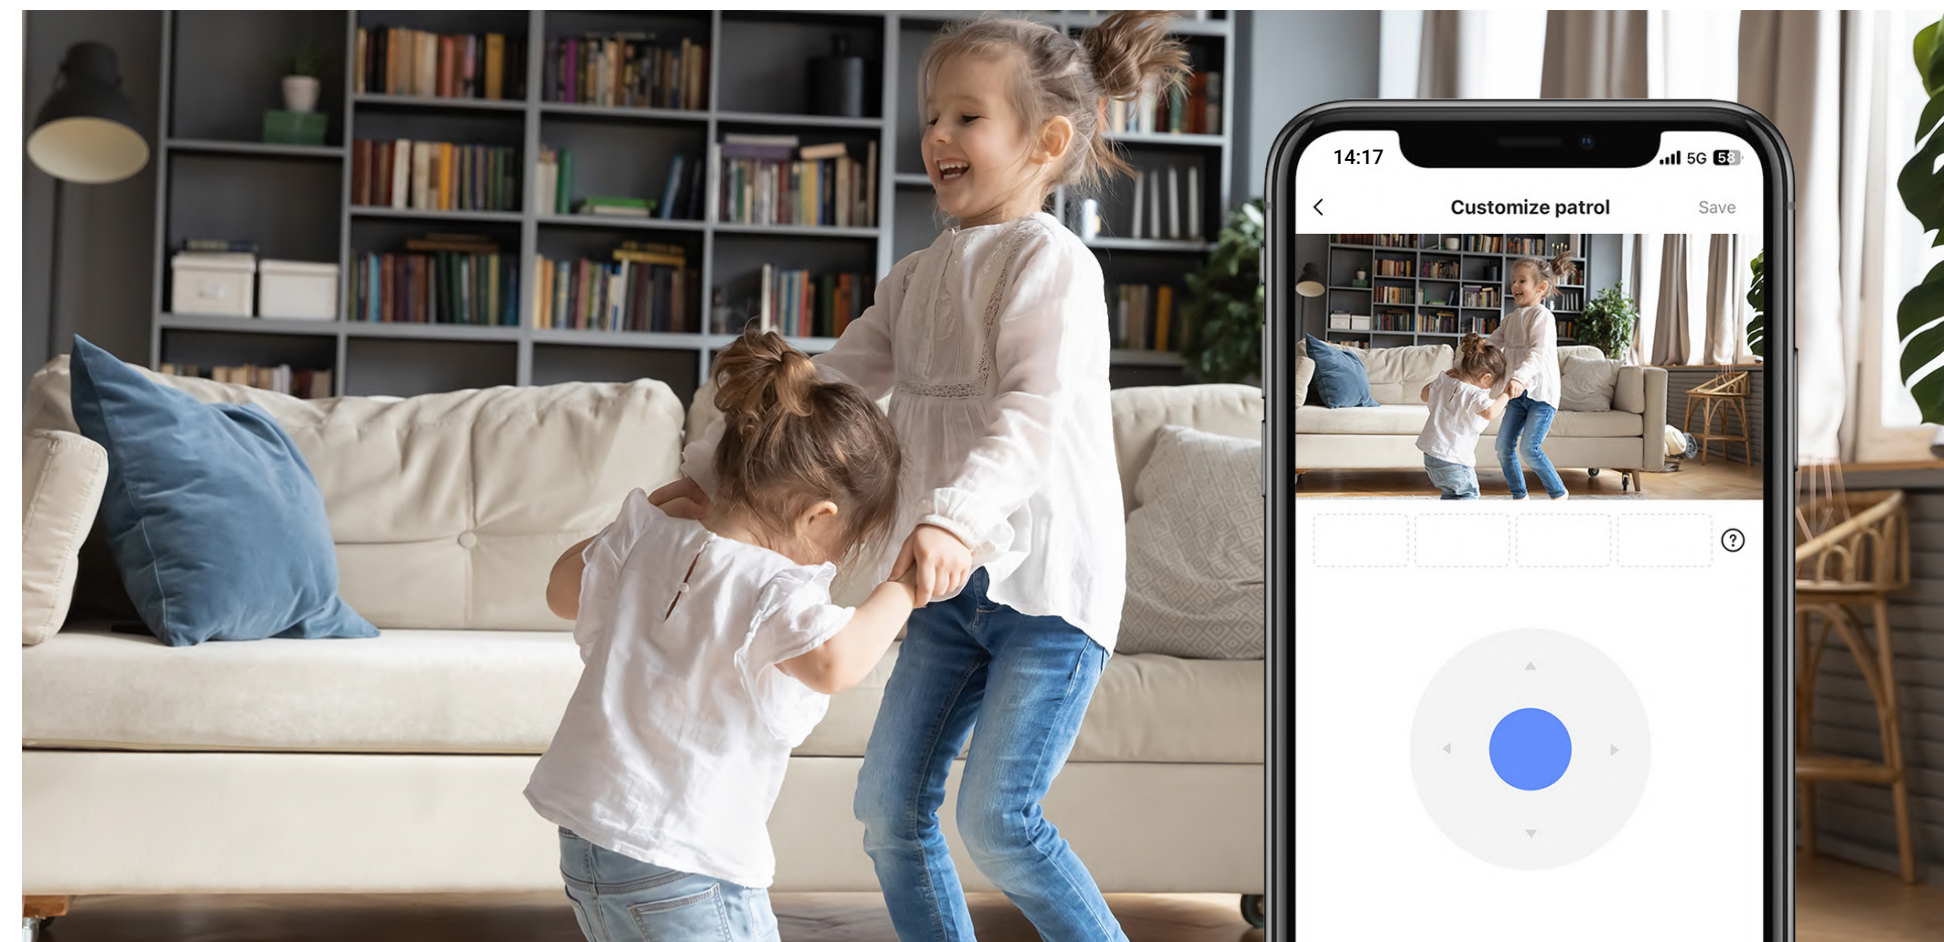

## Get the notifications that matter

A lot of activities go on inside your home. Don't want to get alerted repeatedly when your curtains flutter in the wind? The H6c Pro is smart enough to identify human activities in particular. You can choose to get alerted only when somebody is detected on camera.

## Smart enough to detect, zoom, and follow

The camera can automatically zoom in up to 4 times to follow a moving person so you see details and get the whole picture at the same time. You can always enable the AI option to detect and track specifically human movements.

## It takes care of the whole family

It's important to know if you're needed by your loved ones. The camera alerts you if the noise level suddenly changes – whether your baby cries or a siren blares. In addition, they can contact you from the camera's side by simply tapping the call button - one of the easiest way to make a video call.