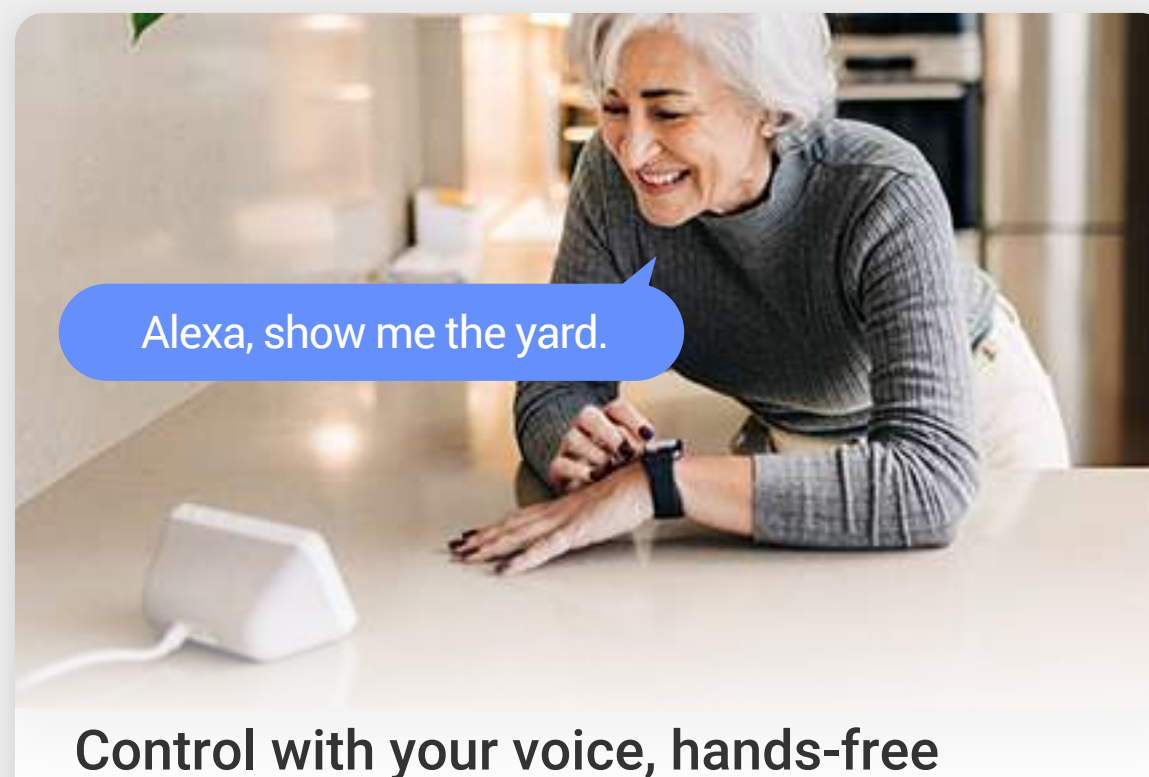

Install easily, with a detachable design

The camera detaches the mounting base from its main body, so you don't need to hold the whole device while finding the best installation spot.

Respond with high-quality audio

Easily respond to any visitor by simply using your phone to speak remotely. The H8c Pro 3K can also auto-play a recorded voice message when a motion is detected.

Use active defense to deter

Upon detection of intruders, the camera will set off a loud siren and flash four flash dazzling spotlights¹ to let the invited strangers know they have been detected.

Deliver protection, rain or shine

With a robust weatherproof design, the H8c Pro 3K ensures continuous operation, making it your reliable partner in all weather scenarios.

Control with your voice, hands-free