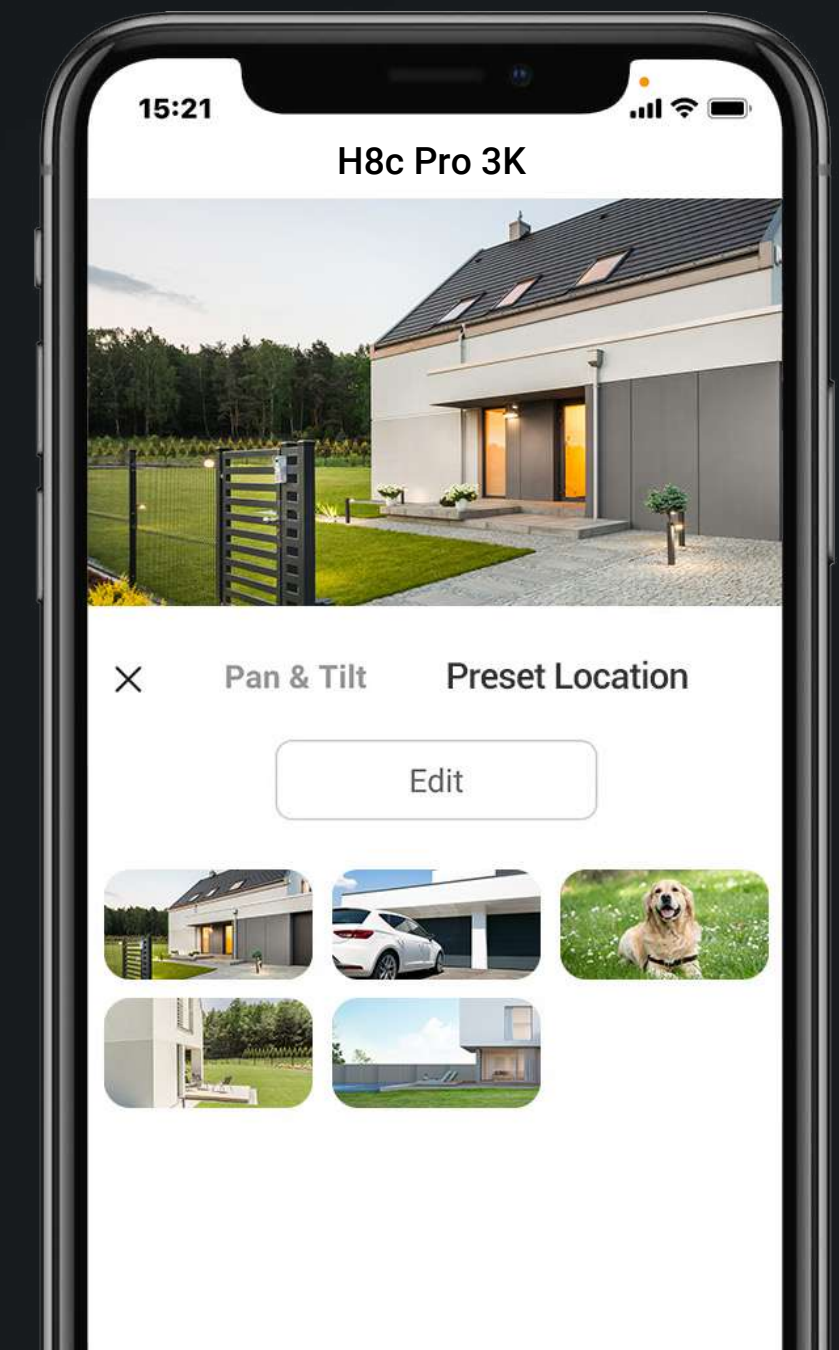

H8c Pro **3K**

Pan & Tilt Wi-Fi Camera

Every detail counts, all-round protection matters

Experience enhanced outdoor security with the H8c Pro, which offers exceptional, vivid 360-degree video in 3K to ensure no detail on your property goes unnoticed, from day to night. Thanks to its advanced auto-zoom tracking feature, the H8c Pro 3K pans and tilts to capture the whole activity of a person or a car moving around your house, and responds with useful alerts and on-the-spot sound and light deterrence to provide added security even when you're not watching.

 AI-Powered Human / Vehicle Shape Detection

 Customizable Detection Zone

 No Subscription Fee

Detect, zoom in and follow, all automatically

With its smart tracking ability, the H8c Pro 3K ensures that no event easily disappears from a static camera view. Once identifying human actions, it automatically rotates and zooms in to capture the unfolding activity with a complete video recording.

One click return to the preset location

You can use the EZVIZ App to set up 12 most frequently used vision spots, so that the H8c Pro 3K adeptly navigates back to your preferred viewing angle with just one click.

Front Gate

Garage

Backyard

Designed to make protection last all night

01 *Impressive, far-reaching night vision*

The H8c Pro 3K camera ensures that no one sneaks in under the cover of darkness. It helps you see far enough to know what's going on around your home.