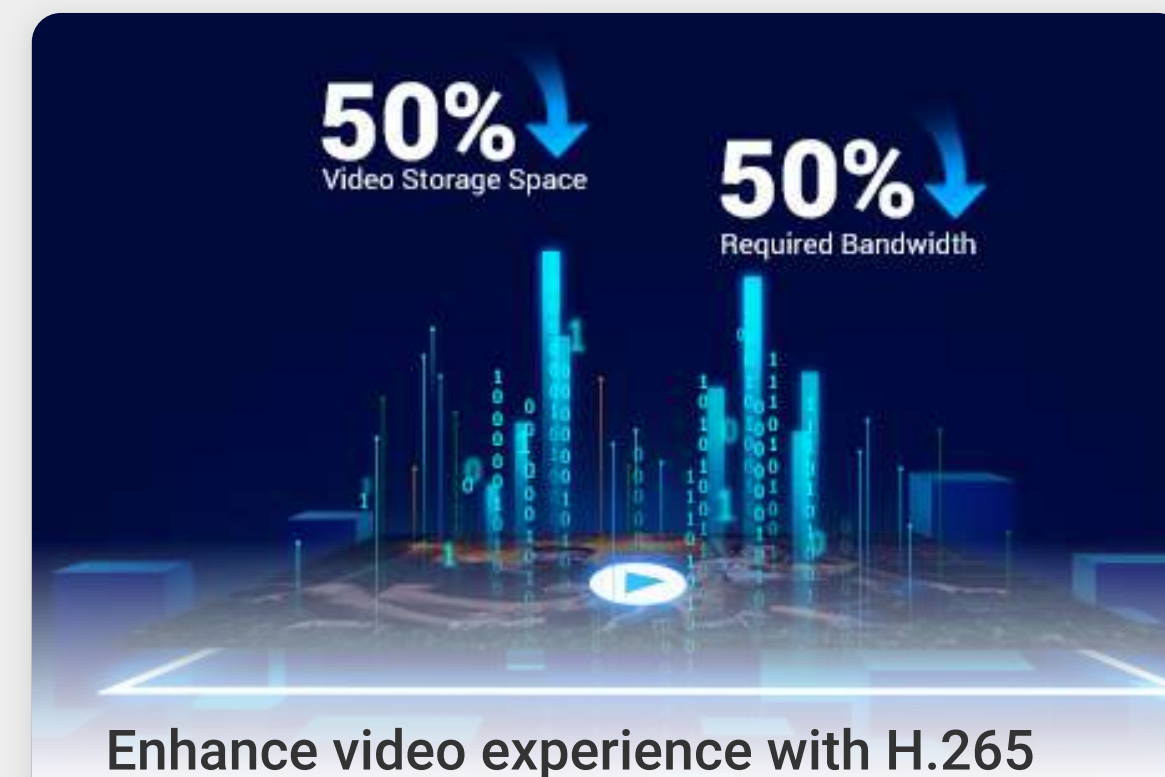

Enhance video experience with H.265

The H.265 creates a smoother viewing experience while only using about 50% of the data storage space required by cameras with H.264.²