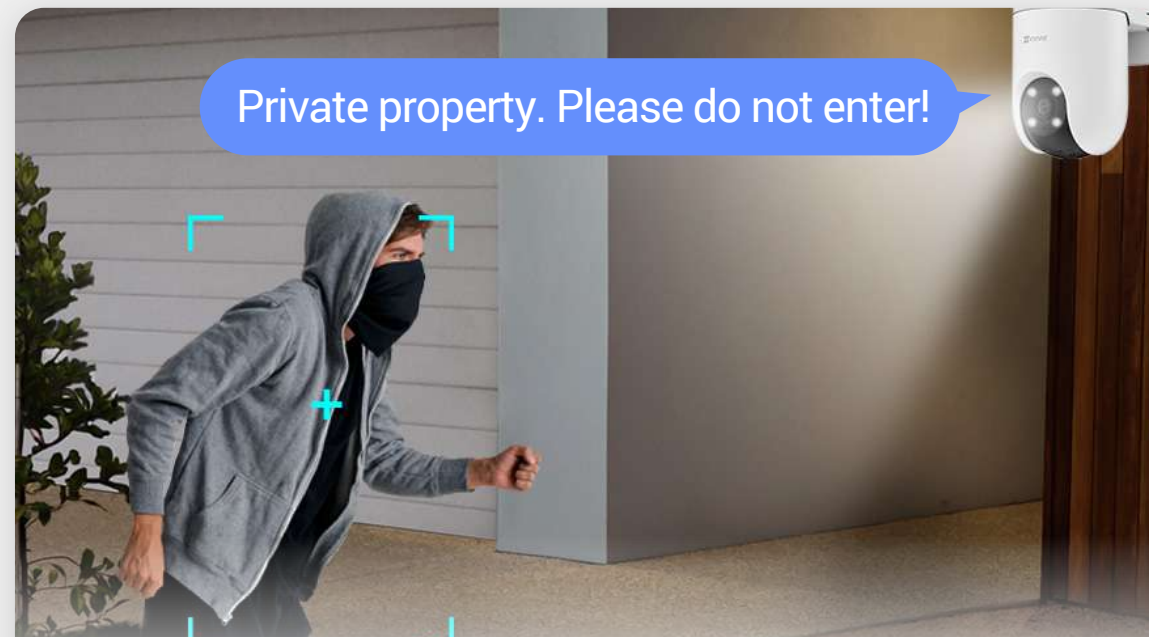

- **Black-and-white night vision**

If you don't want the lighting to disturb your neighbors, just go with the infrared night vision by changing on the EZVIZ App.

- **Smart night vision**

Or, let the camera decide. In smart mode, the camera will automatically light up the environment upon detection of human motion.

Install easily, with a detachable design

The camera detaches the mounting base from its main body, so you don't need to hold the whole device while finding the best installation spot.

Respond with high-quality audio

Easily respond to any visitor by simply using your phone to speak remotely. The H8c Pro 3K can also auto-play a recorded voice message when a motion is detected.

Use active defense to deter

Upon detection of intruders, the camera will set off a loud siren and flash four flash dazzling spotlights¹ to let the invited strangers know they have been detected.