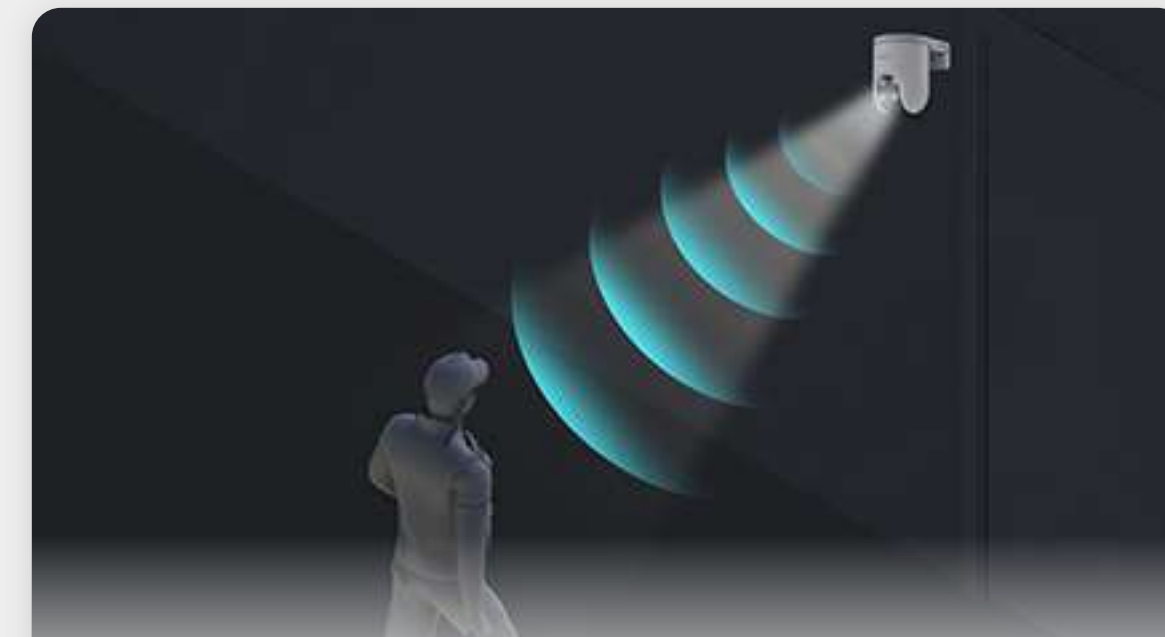

- **Black-and-white night vision**

If you don't want the lighting to disturb your neighbors, just go with the infrared night vision by changing on the EZVIZ App.

- **Smart night vision**

Or, let the camera decide. In smart mode, the camera will automatically light up the environment upon detection of human motion.

Install easily, with a detachable design

The camera detaches the mounting base from its main body, so you don't need to hold the whole device while finding the best installation spot.

Respond with high-quality audio

Easily respond to any visitor by simply using your phone to speak remotely. The H8c Pro 3K can also auto-play a recorded voice message when a motion is detected.

Use active defense to deter

Upon detection of intruders, the camera will set off a loud siren and flash four flash dazzling spotlights¹ to let the invited strangers know they have been detected.