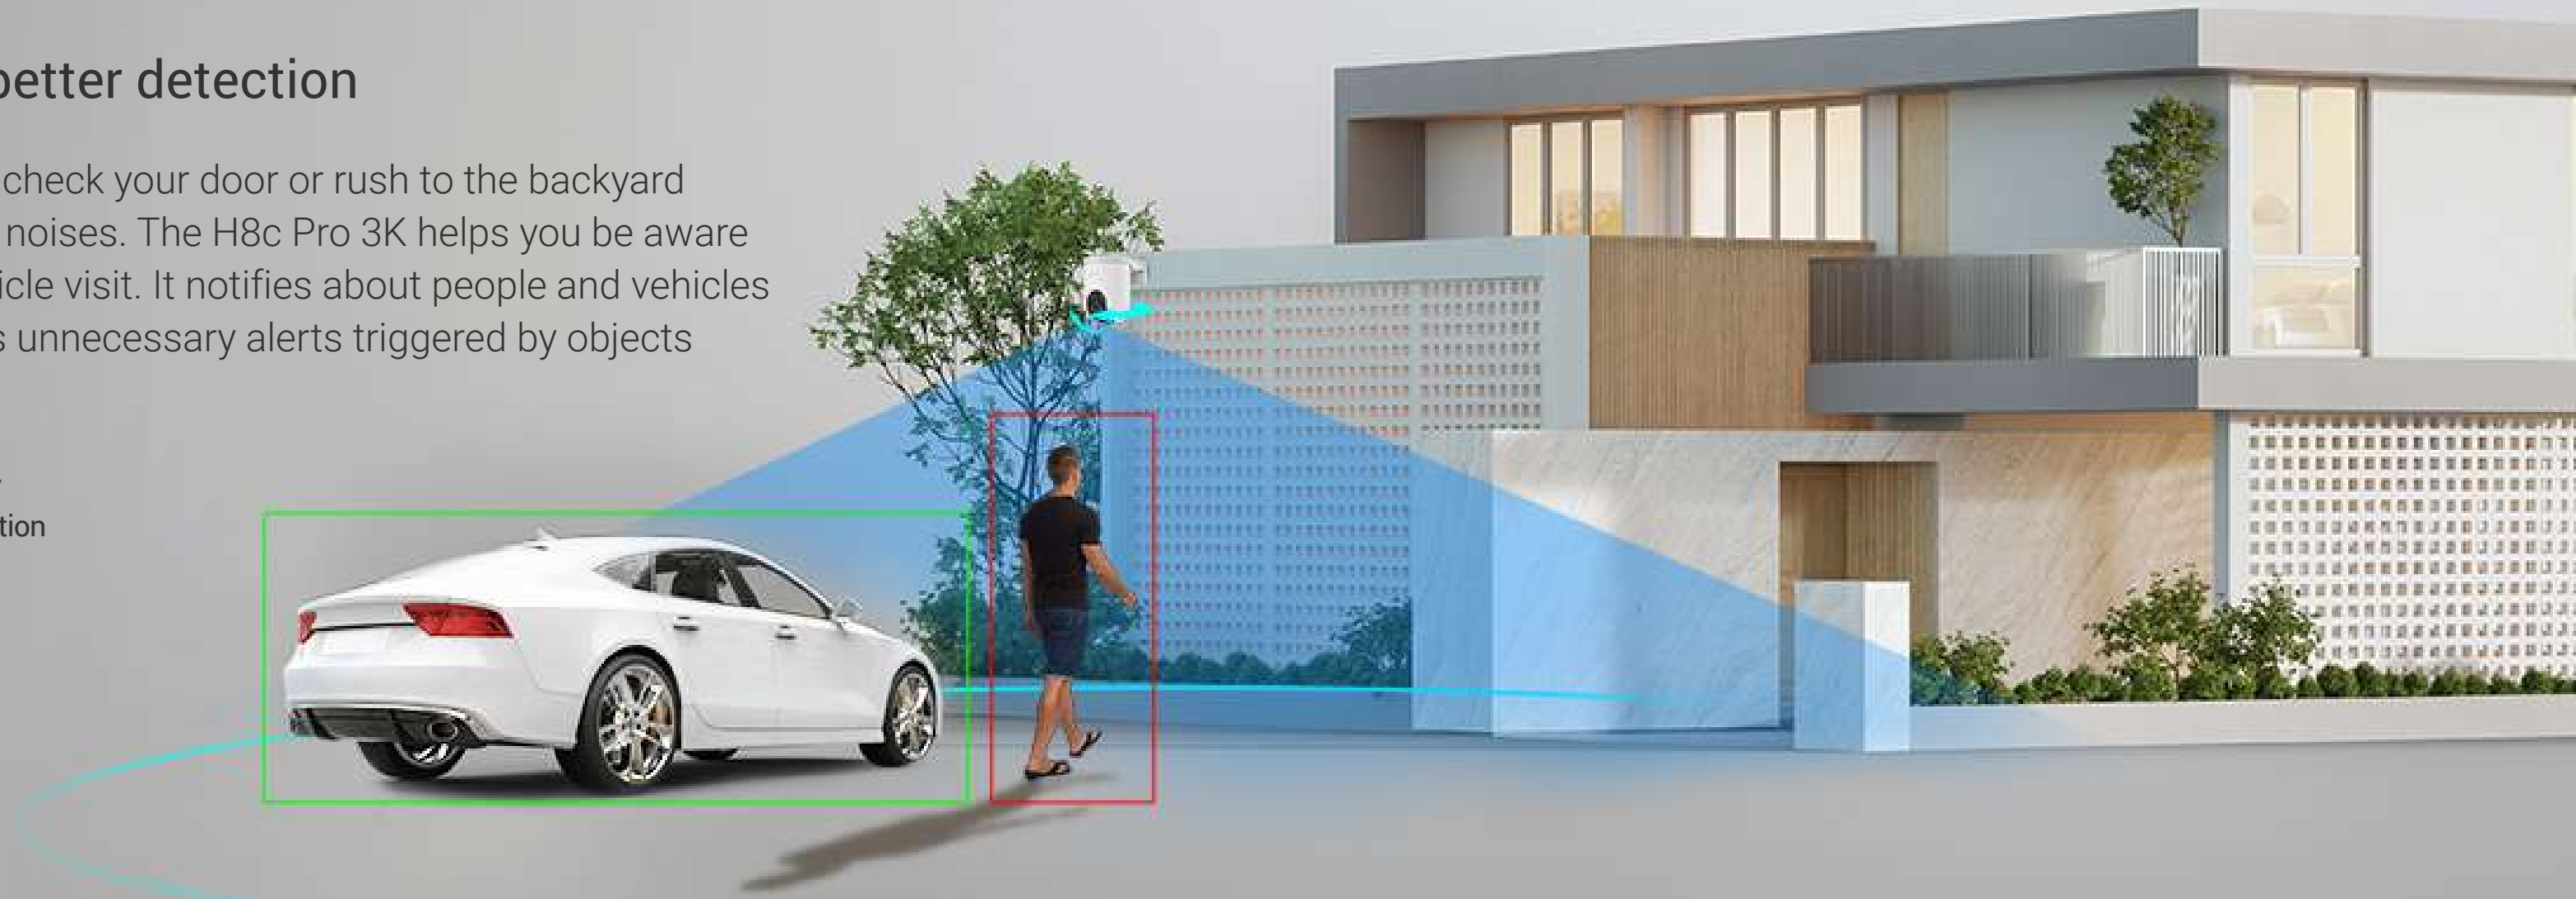

H8c Pro **3K**

Pan & Tilt Wi-Fi Camera

Every detail counts, all-round protection matters

Experience enhanced outdoor security with the H8c Pro, which offers exceptional, vivid 360-degree video in 3K to ensure no detail on your property goes unnoticed, from day to night. Thanks to its advanced auto-zoom tracking feature, the H8c Pro 3K pans and tilts to capture the whole activity of a person or a car moving around your house, and responds with useful alerts and on-the-spot sound and light deterrence to provide added security even when you're not watching.

3K Resolution

360° Panoramic Coverage

Color Night Vision

AI-Powered Human/
Vehicle Shape Detection

Auto-Zoom Tracking

One-Click
Return to Pre-Set
Directions

Weatherproof
Design

Active Defense with
Siren and Strobe Light¹

Two-Way Talk

H.265 Video
Compression²

Smart Integration with
Google Assistant
& Amazon Alexa³

Supports MicroSD Card (Up to 512 GB)
& EZVIZ CloudPlay Storage⁴

3K clarity in every perspective

Safeguard your outdoor spaces with our advanced H8c Pro 3K, which delivers next-level vision in impressive 3K resolution. With just one camera for a 360-degree panoramic coverage, every detail is brought to life in a crisp view, and hardly a corner escapes your attention.

 AI-Powered Human / Vehicle Shape Detection

 Customizable Detection Zone

 No Subscription Fee

Detect, zoom in and follow, all automatically

With its smart tracking ability, the H8c Pro 3K ensures that no event easily disappears from a static camera view. Once identifying human actions, it automatically rotates and zooms in to capture the unfolding activity with a complete video recording.