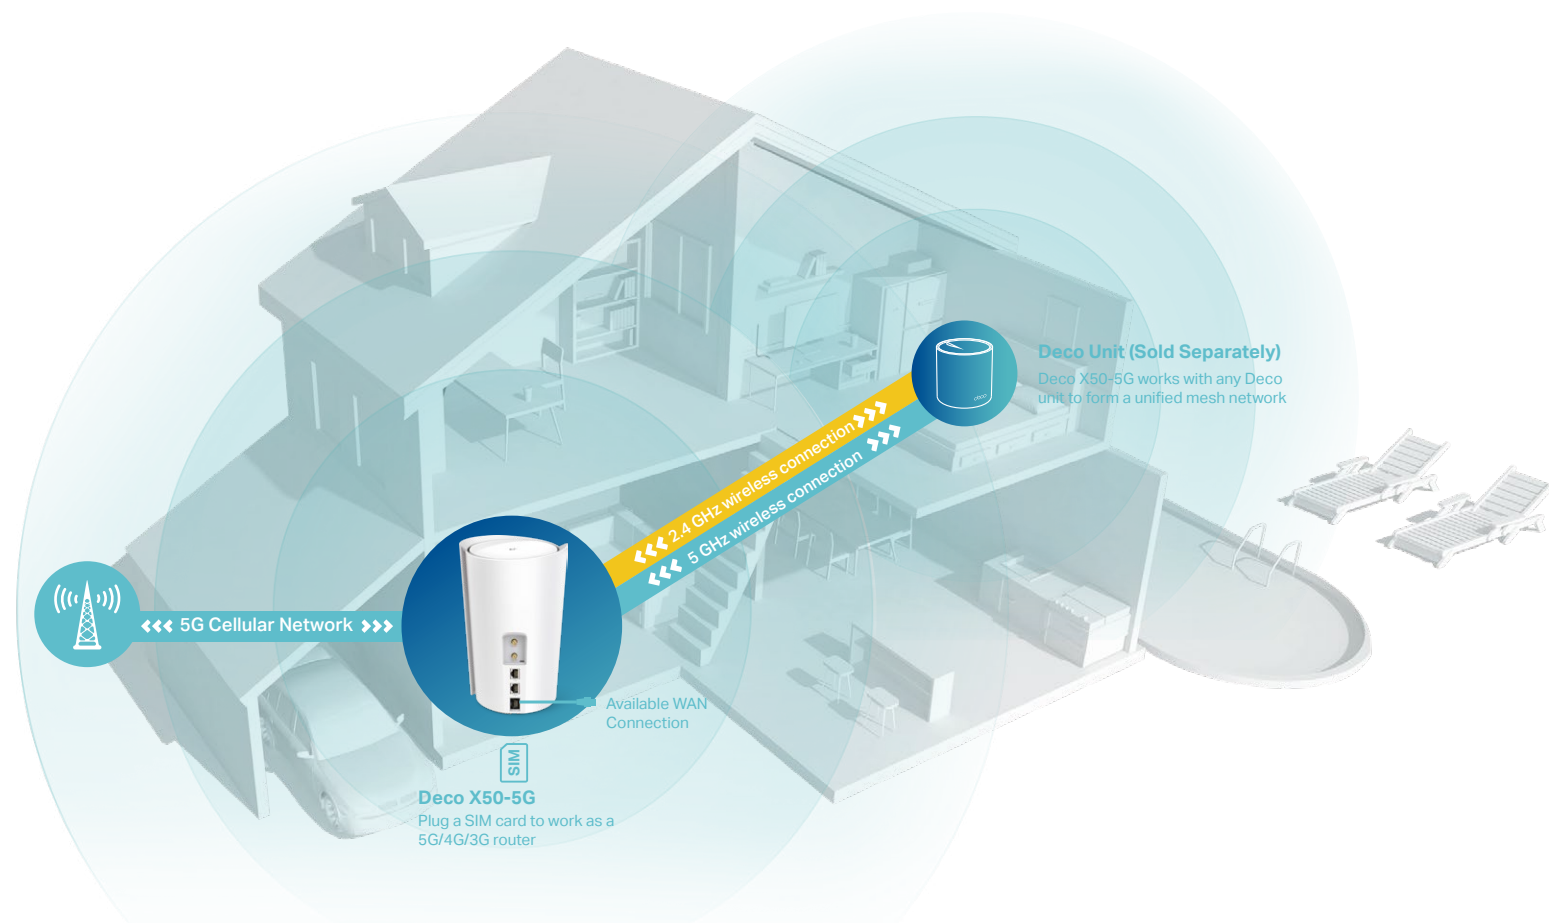

Whole Home Mesh Wi-Fi 6 Router

AX3000 Whole Home Mesh Wi-Fi 6 Router

Superior Mesh WiFi, Everywhere

Deco X50-5G

-  **5G/4G/3G** Modem Router
-  Dual Band Wi-Fi up to **3.0** Gbps[†]
-  **2.5** Gigabit WAN/LAN Port

Highlights

Superior Mesh Wi-Fi, Everywhere

Deco X50-5G = Deco Mesh Technology + Wi-Fi 6 + 5G/4G/3G Router

Wi-Fi Dead-Zone Killer

Eliminate weak signal areas with clearer, stronger whole home Wi-Fi generated from Wi-Fi 6. No more searching around for a stable connection.[^]

Seamless Roaming with One Wi-Fi Name

Deco units work together to form a unified network with a single network name. Walk through your home and stay connected with the fastest possible speeds.[‡]

HomeShield Security