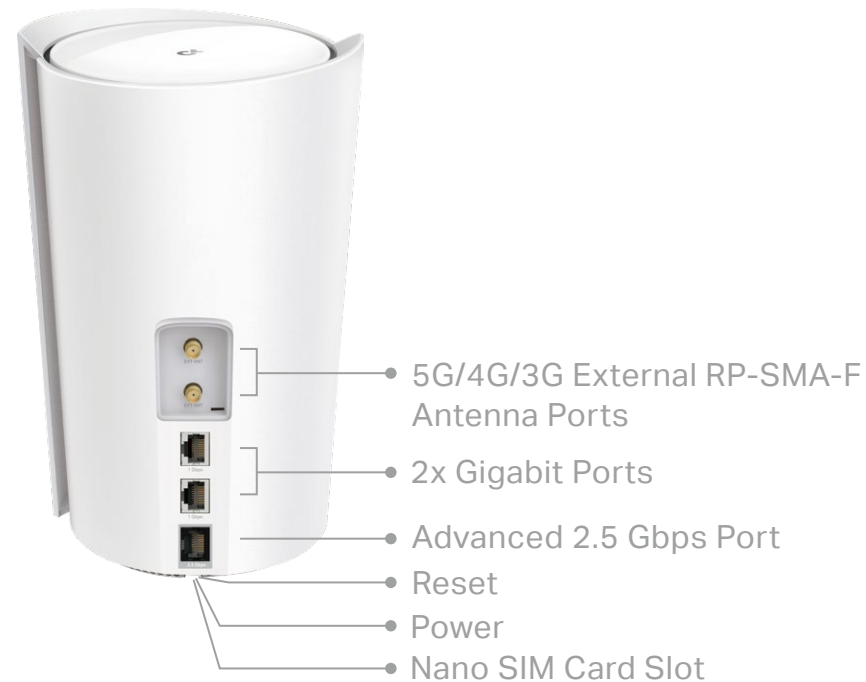

Four Modes in One

Choose the 4G/5G Router, Wireless Router, Access Point, or Bridge mode for your network needs

- 4G/5G Router Mode – Plug a SIM card and enjoy the fast and stable Wi-Fi
- Access Point Mode – Creates Wi-Fi access for any existing wired network
- Wi-Fi Router Mode – Functions as a router and creates an instant private wireless network
- Bridge Mode – Functions as a simple pass-through device and

Work with All Deco Models

Form a Mesh network with your desired Deco models

- Compatible with All Deco Models – All Deco models can work together. Just expand Mesh Wi-Fi coverage anytime by adding more Decos
- Deco Mesh Technology – Eliminates dead zones and provides uninterrupted WiFi throughout your home

TP-Link 5G AX3000 Whole Home Mesh Wi-Fi 6 Gateway Deco X50-5G

Specifications

Hardware

- CPU: 1.0 GHz Dual-Core CPU
- Ethernet Port: 1× 2.5 Gigabit port + 2× 1 Gigabit ports (WAN/LAN auto-sensing)***
- Button: 1 RESET button on the underside
- Antenna: 6× LTE/5G internal antennas + 2× Wi-Fi internal antennas + 2× LTE/5G external antenna interface
- Power Consumption (without power adapter): 21 W max
- Dimensions (W × D × H): 8.3 × 5.1 × 4.8 in (210.5 × 130 × 123 mm)
- Power Adapter Input: 100-240 V~ 50-60 Hz 0.8 A
- Power Adapter Output: 12 V $\overline{=}$ 2 A