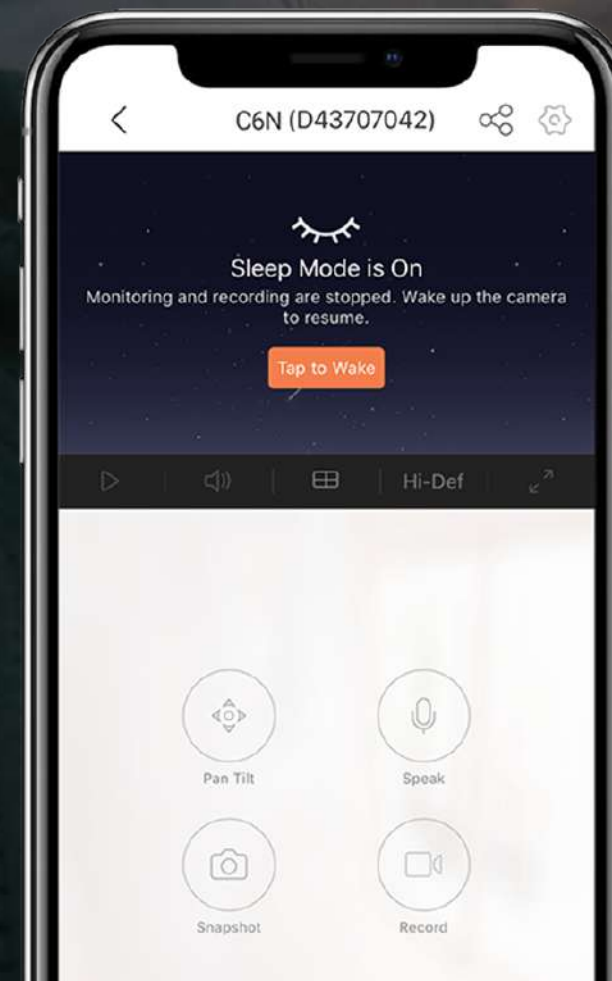

We protect your data and privacy.

Protecting your data and privacy is our highest priority. Data transmission between the camera and the EZVIZ Cloud is encrypted from end to end. Only you have the keys to decrypt your data. To get an extra layer of privacy protection, you can always enable the camera's sleep mode on the EZVIZ App.

AES 128-bit encryption

TLS encryption Protocol