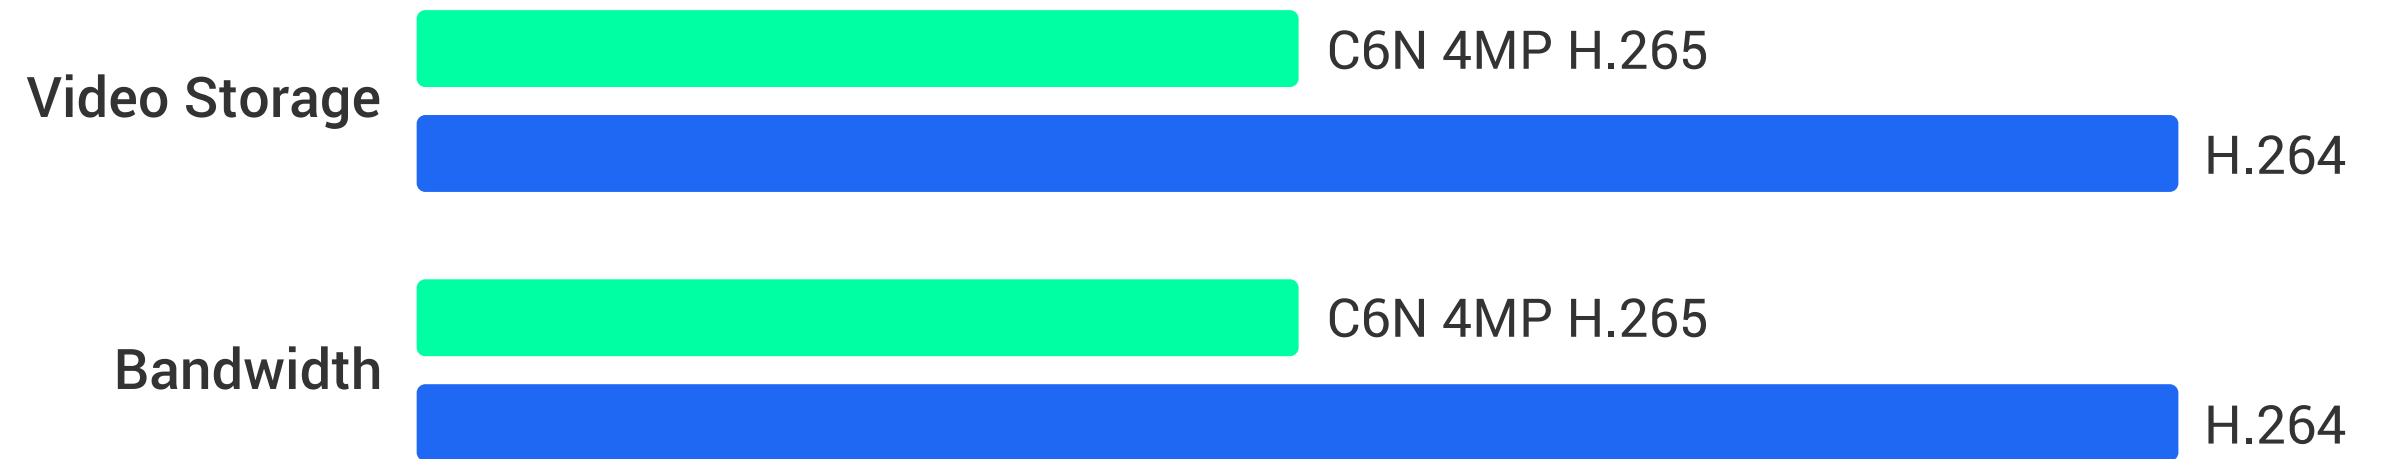

Save money on video storage and bandwidth.

The camera features the advanced H.265 video compression technology, achieving better video quality with only half the bandwidth and half the storage space of the previous H.264 video compression standard.

* The H.265 video compression applies when the 24/7 video recording is activated.

Two storage options.

Save your recordings with flexible and secured solutions. The C6N comes with a built-in MicroSD card slot that can store up to 256 GB of recorded footage. You can also save your images to EZVIZ Cloud* for additional back-up.

* Cloud storage service is only available in certain markets. Please verify the availability before making any purchase.